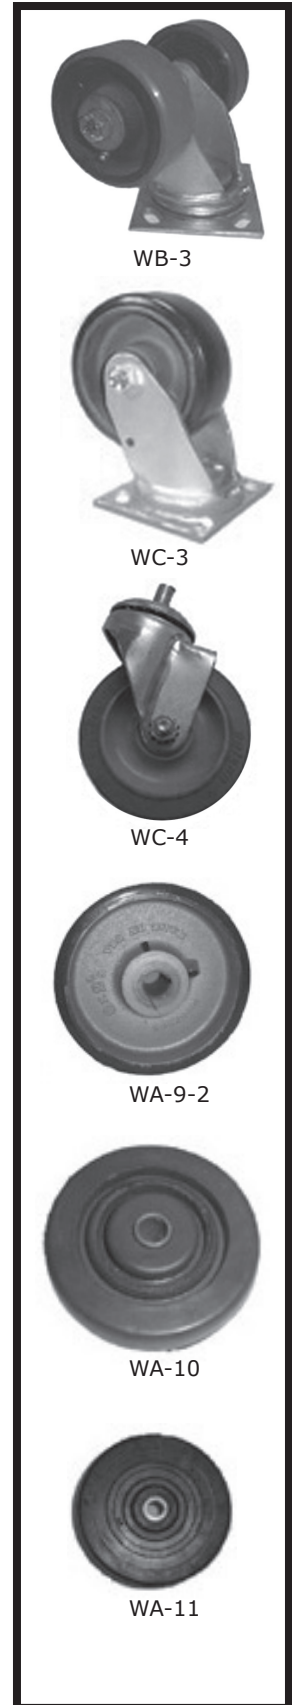

HOOVER

GRACO#	OEM #	DESCRIPTION	FITS
WA-95	59187097	Wheel 4.00 x .968 Black	Scrub Max

KENT

GRACO#	OEM #	DESCRIPTION	FITS
WA-94	48058	5.00 X .937 7/16" Bore Grey	
WC-3	827110	5" Poly Swivel Caster	
WK-4	522118	6" Wheel Black 1" width, 3/4" shaft, 1/2" hole dia.	KF-2000E
WK-5	49940	5" Caster Assembly Red	KA-26 & KA-32

MERCURY

GRACO#	OEM #	DESCRIPTION	FITS
WM-1	M-250	6" Diameter Wheel Black	Burnishers