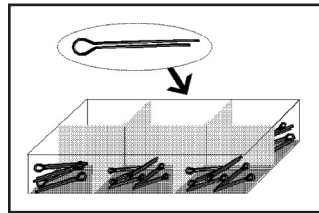

RING TERMINALS - NON-INSULATED (100/PACK)

GRACO#	WIRE SIZE	STUD SIZE
EW-30	22-18	#10
EW-31	16-14	#8
EW-33	16-14	#10
EW-34	12-10	3/8"
EW-35	12-10	3/8"

MISCELLANEOUS TERMINALS (100/PACK)

GRACO#	TERMINAL TYPE	WIRE SIZE	COLOR
EW-27	Spade	16-14	Blue
EW-28	Push-On Male	16-14	Blue
EW-36	Push-On Female	12-10	Non-Insulated
EW-37	Push-On Female	22-18	Non-Insulated
EW-40	Connector	16-14	Red
EW-41	Connector	12-10	Blue
EW-42	Connector	16-14	Yellow

KIT

GRACO# EW-44

Terminal Kit

Assortment of popular solderless terminals in a handy plastic case (Box dimensions: 11" x 6.5" x 1.75"). Includes:

QTY.	DESCRIPTION	WIRE SIZE	STUD SIZE	QTY.	DESCRIPTION	WIRE SIZE	STUD SIZE
15	Ring Terminal	22-16	10	10	Butt Connector	16-14	
12	Ring Terminal	16-14	5/16"	10	Ring Terminal	12-10	10
12	Spade Terminal	16-14	10	10	Ring Terminal	12-10	5/16"
12	Hook Terminal	16-14	10	10	Hook Terminal	12-10	10
10	Female Push On	16-14	1/4"	10	Butt Connector	12-10	
10	Male Push On	16-14	1/4"	10	Spade Terminal	12-10	10

RING TERMINAL

PUSH-ON TERMINAL

CONNECTOR

TERMINAL KIT

KITS

Graco# : SS-5

Description: Cotter Pin Kit
Includes:

1/16" x 1"	100
3/32" x 1"	100
1/8" x 1"	100
5/32" x 1-1/2"	40
3/16" x 2"	20
1/8" x 1-1/2"	60
Total Pieces	420