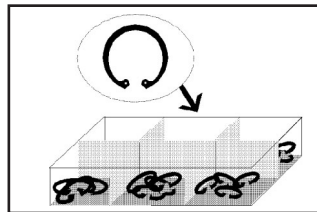

KIT

GRACO# EW-44

Terminal Kit

Assortment of popular solderless terminals in a handy plastic case (Box dimensions: 11" x 6.5" x 1.75"). Includes:

QTY.	DESCRIPTION	WIRE SIZE	STUD SIZE	QTY.	DESCRIPTION	WIRE SIZE	STUD SIZE
15	Ring Terminal	22-16	10	10	Butt Connector	16-14	
12	Ring Terminal	16-14	5/16"	10	Ring Terminal	12-10	10
12	Spade Terminal	16-14	10	10	Ring Terminal	12-10	5/16"
12	Hook Terminal	16-14	10	10	Hook Terminal	12-10	10
10	Female Push On	16-14	1/4"	10	Butt Connector	12-10	
10	Male Push On	16-14	1/4"	10	Spade Terminal	12-10	10

RING TERMINAL

PUSH-ON TERMINAL

CONNECTOR

TERMINAL KIT

KITS

Graco# : SS-5

Description: Cotter Pin Kit
Includes:

1/16" x 1"	100
3/32" x 1"	100
1/8" x 1"	100
5/32" x 1-1/2"	40
3/16" x 2"	20
1/8" x 1-1/2"	60
Total Pieces	420

Graco# : SS-6

Description: Woodruff Key Kit
Includes:

1/8" x 1/2" - #3	18
1/8" x 5/8" - #5	12
5/32" x 5/8" - #6	12
3/16" x 3/4" - #9	12
1/4" x 7/8" - #A	10
1/4" x 1" - #15	8
Total Pieces	72

Graco# : SS-8

Description: "O" Ring Kit
Includes:

5/32 ID x 9/32 OD	20
1/4 ID x 3/8 OD	15
7/16 ID x 5/8 OD	10
9/16 ID x 3/4 OD	10
3/4 ID x 15/16 OD	10
1 ID x 1-1/4 OD	7
Total Pieces	72

Graco# : SS-9

Description: "HO" Retaining Ring Kit
Includes: