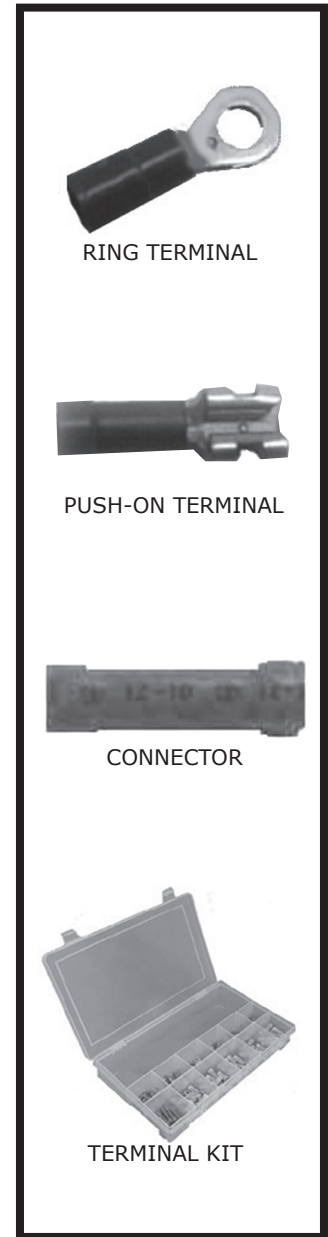

BULK WIRE

CABLE TIES

WIRE NUTS

TAPE

LUBRICANT

POWER PULSE RECOVERY SYSTEM

MISCELLANEOUS, CONT.

GRACO#	DESCRIPTION
36PT	36V Power Pulse Recovery System
PRS1	Pulse Recovery System Power Base
PRS-ADD	PRS Add-on Module

RING TERMINALS - NON-INSULATED (100/PACK)

GRACO#	WIRE SIZE	STUD SIZE
EW-30	22-18	#10
EW-31	16-14	#8
EW-33	16-14	#10
EW-34	12-10	3/8"
EW-35	12-10	3/8"

MISCELLANEOUS TERMINALS (100/PACK)

GRACO#	TERMINAL TYPE	WIRE SIZE	COLOR
EW-27	Spade	16-14	Blue
EW-28	Push-On Male	16-14	Blue
EW-36	Push-On Female	12-10	Non-Insulated
EW-37	Push-On Female	22-18	Non-Insulated
EW-40	Connector	16-14	Red
EW-41	Connector	12-10	Blue
EW-42	Connector	16-14	Yellow

KIT

GRACO# EW-44

Terminal Kit

Assortment of popular solderless terminals in a handy plastic case (Box dimensions: 11" x 6.5" x 1.75"). Includes:

QTY.	DESCRIPTION	WIRE SIZE	STUD SIZE	QTY.	DESCRIPTION	WIRE SIZE	STUD SIZE
15	Ring Terminal	22-16	10	10	Butt Connector	16-14	
12	Ring Terminal	16-14	5/16"	10	Ring Terminal	12-10	10
12	Spade Terminal	16-14	10	10	Ring Terminal	12-10	5/16"
12	Hook Terminal	16-14	10	10	Hook Terminal	12-10	10
10	Female Push On	16-14	1/4"	10	Butt Connector	12-10	
10	Male Push On	16-14	1/4"	10	Spade Terminal	12-10	10

RING TERMINAL

PUSH-ON TERMINAL

CONNECTOR

TERMINAL KIT

KITS

Graco# : SS-5

Description: Cotter Pin Kit
Includes:

1/16" x 1"	100
3/32" x 1"	100
1/8" x 1"	100
5/32" x 1-1/2"	40
3/16" x 2"	20
1/8" x 1-1/2"	60
Total Pieces	420