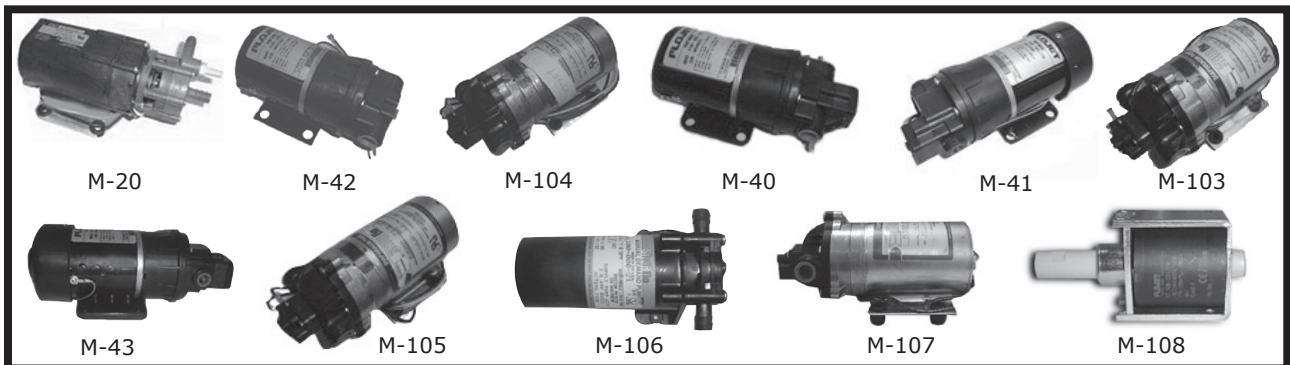

PUMPS

FLOJET

GRACO#	SPECIFICATIONS	MANUFACTURER'S #
M-40	85 PSI, 95 PSI Pressure Switch, 1.8 GPM Max Flow	2100-032
M-41	100 PSI, Fan Cooled	2130-533
M-42	50 PSI By-Pass - EPDM, 45 PSI Max Pressure	2100-549
M-43	100 PSI, By-Pass EPDM	2130-517
M-108	Solution Pump 120V 60HZ	603653

FLOJET PUMP PARTS

GRACO#	SPECIFICATIONS	MANUFACTURER'S #
M-40-CK	Check Valve Assembly - Santoprene	Model# 2100-032
M-40-CKV	Check Valve Assembly - Viton	Model# 2100-032
M-40-NPK	Pump Repair Kit	Model 2100
M-40-PS	Pressure Switch	Model 2000
M-41-CKB	Check Valve Assembly - Buna	Model 2130-032
M-41-NPK	Pump Repair Kit	Model 2130
M-41-PS	Pressure Switch	Model 2030
M-42-CKB	Check Valve Assembly - Buna	Model 2100-549
M-43-CK	Check Valve Assembly - EPDM	Model 2130-517, 2130-533

LITTLE GIANT

GRACO#	SPECIFICATIONS	MANUFACTURER'S #
M-20	50 PSI with Vent Tube	35-OM

SHURFLO

GRACO#	SPECIFICATIONS	MANUFACTURER'S #
M-103	8000 60PSI 115VHC	8005-233-236
M-104	8000 100 PSI	8000-713-238
M-105	36V 100 PSI	8006-882-288
M-106	ASM 12V	100-000-21
M-107	100 PSI 24VDC	8000-853-238
M-103-DK	Diaphragm Kit	Model 8000
M-103-PS	Pressure Switch	Model 8000
M-103-VK	Valve Kit	Model 8000
M-104-PS	Pressure Switch	Model 8000

*To Assure Proper Replacement Parts, Please Have Pump Model # Available.
Call Your Customer Service Representative for Price and Availability on Pumps Not Shown.