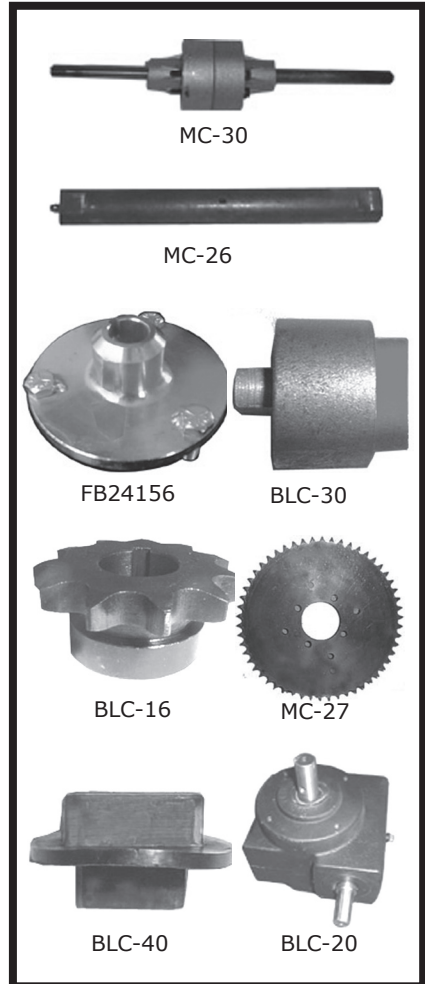

CLARKE - DIFFERENTIAL ASSEMBLIES

GRACO#	OEM#	TO FIT
MC-30	802757	Differential Only (New Style) - Flat Shaft

CLARKE - MISCELLANEOUS PARTS FOR MC-30

GRACO#	OEM#	TO FIT
F733390	920264	Axle Jam Nut 3/4 - 16 x 3/8"
MC-30-C	808581	Sprocket - Differential
MC-30-W	980055	Hub Star Washer - Flat Shaft

CLARKE - DIFFERENTIAL HUBS

GRACO#	OEM#	TO FIT
F755312	920901	Hub Nut 3/8 - 24
FB24156	899759	Hub - Round Shaft Only
FB24156-S	894354	Hub - Flat Shaft Only

CLARKE - DRIVE COUPLINGS

GRACO#	OEM#	TO FIT
BLC-30	502404	Clarke FM (Metal)
BLC-40	442473	Clarke C Buffers & Popular Buffers (Plastic)

CLARKE - DRIVE SPROCKETS

GRACO#	OEM#	TO FIT
BLC-16	898550	Motor Drive-24", 26", 32" Scrubbers With #40 Type Chain
MC-27	838506-4	Wheel Drive - Leaders, Vision

CLARKE - GEAR UNITS

GRACO#	OEM#	TO FIT
BLC-20	893558	TB-32, I-32
BLC-20A	893553	TB-32, I-32 w/Pulley
BLC-24	54238A	Encores, Visions

CLARKE - MISCELLANEOUS

GRACO#	OEM#	TO FIT
MC-26	67423A	Drive Wheel Axle for Leaders
MC-29	60154A	Drive Wheel Axle for Vision
BLC-17	8969503	Pulley
BLC-18	8969529	Pulley
MC-31	50200B	Actuator 12V

GRACO SPOTLIGHT