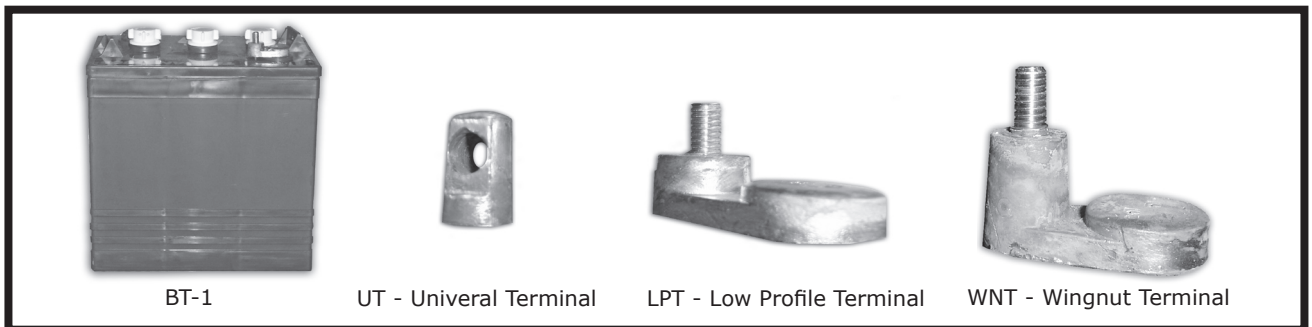

Sealed Lead Acid (AGM) Battery:

- Increased surface area of the plate helps retard corrosion and extends the life of the grid.
 - The use of thicker grids gives more corrosion resistance.
- Plates are never subjected to destructive ultra-deep discharges due to their "acid-starved" nature.
- AGM batteries have the best balance between capacity utilization and recombination efficiency by containing separators at the ideal compression and saturation. These dual insulating separators also prevent separator misalignment as well shorting at the bottom and sides of the plates.
- Excels in high current, high power applications and in extremely cold environments.